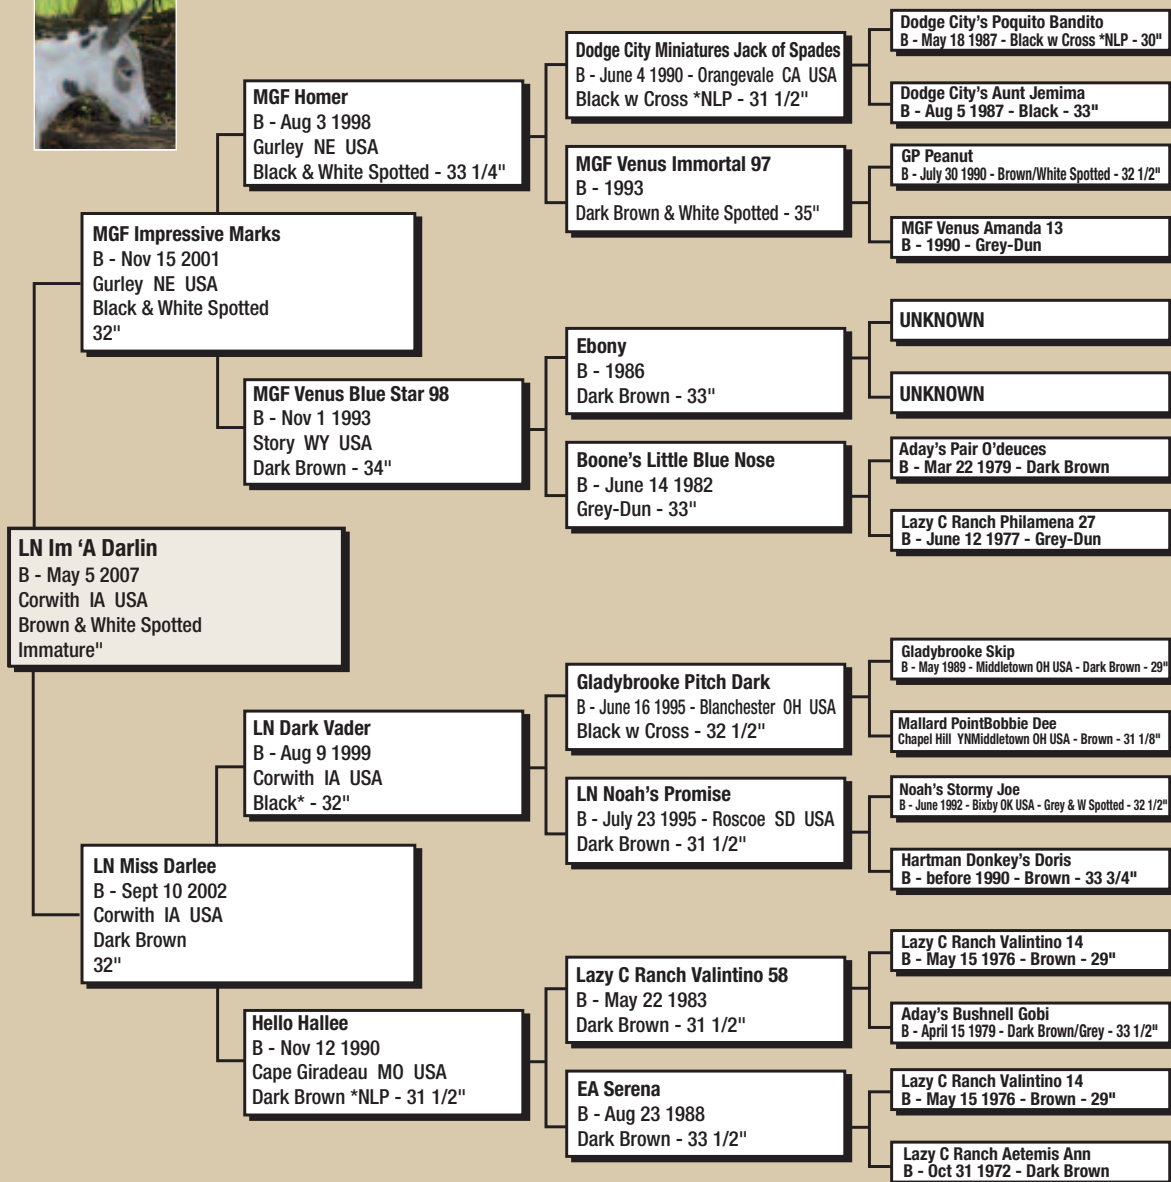

LN Im 'A Darlin

LN Im 'A Darlin

I'm A Darlin

- Darlin is another "pair donkey". Her "few spot white" is highlighted when hanging out with dark LN Ashley.