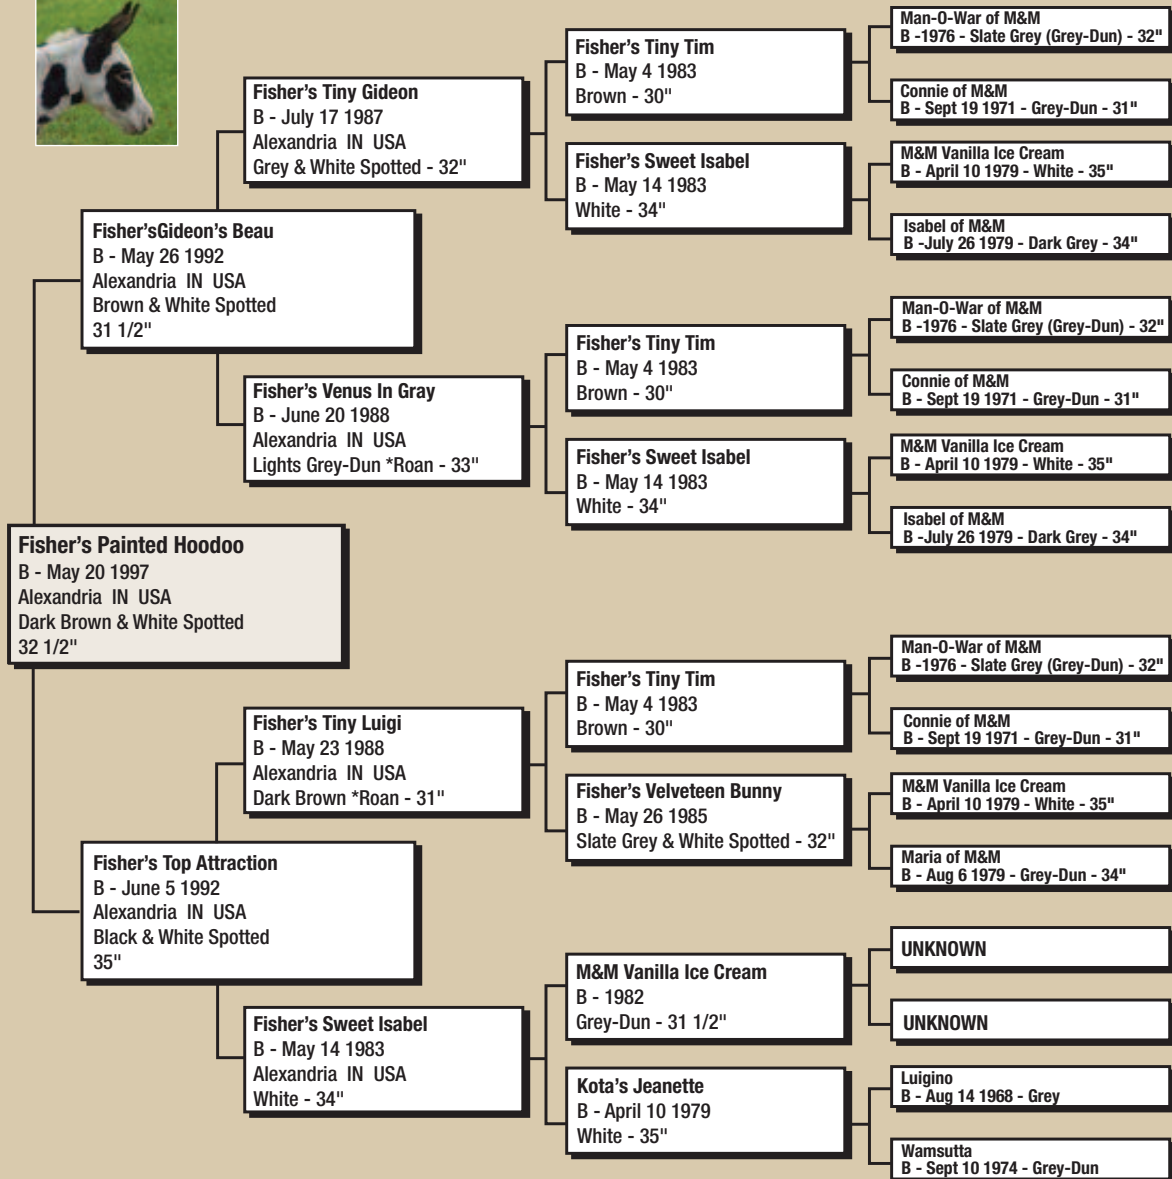

Fisher's Painted Hoodoo

Fisher's Painted Hoodoo

Hoodoo

- Hoodoo's personality says "stuck in the 60's" the look is definitely psychedelic. She has a great pedigree and is the Dam of Fisher's Rastus (Herd Sire).
- She is bred to Lights Out for a foal in Spring in 2009.