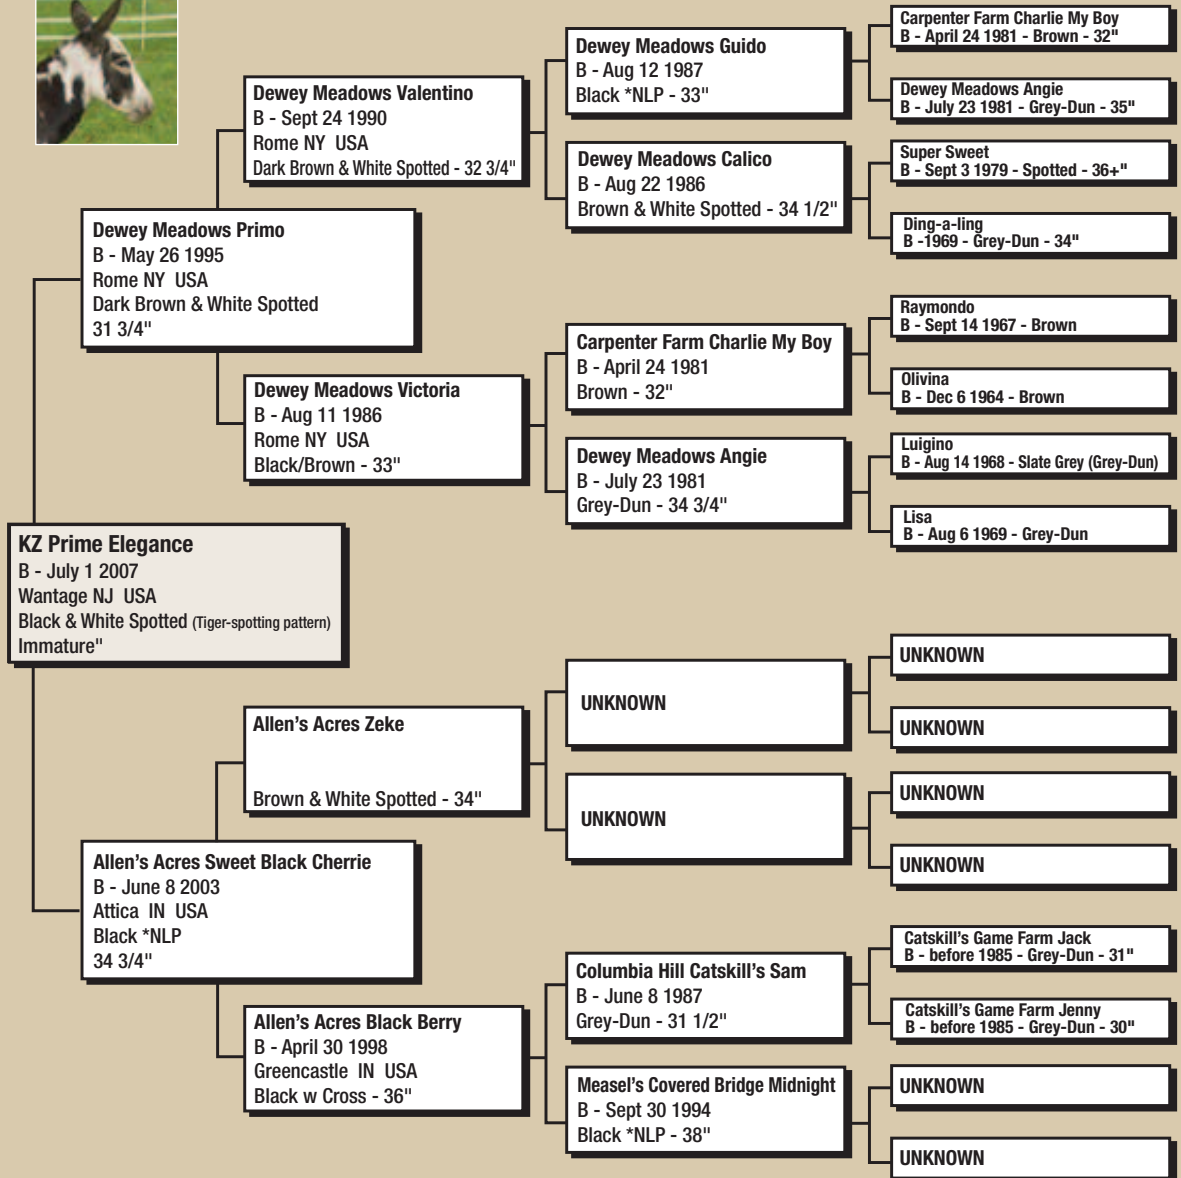

KZ Prime Elegance

KZ Prime Elegance

Elegance

- Elegance is stunning in her own right. When paired with Contessa, they compliment each others beauty. They arrived here together, and are seldom seen apart.