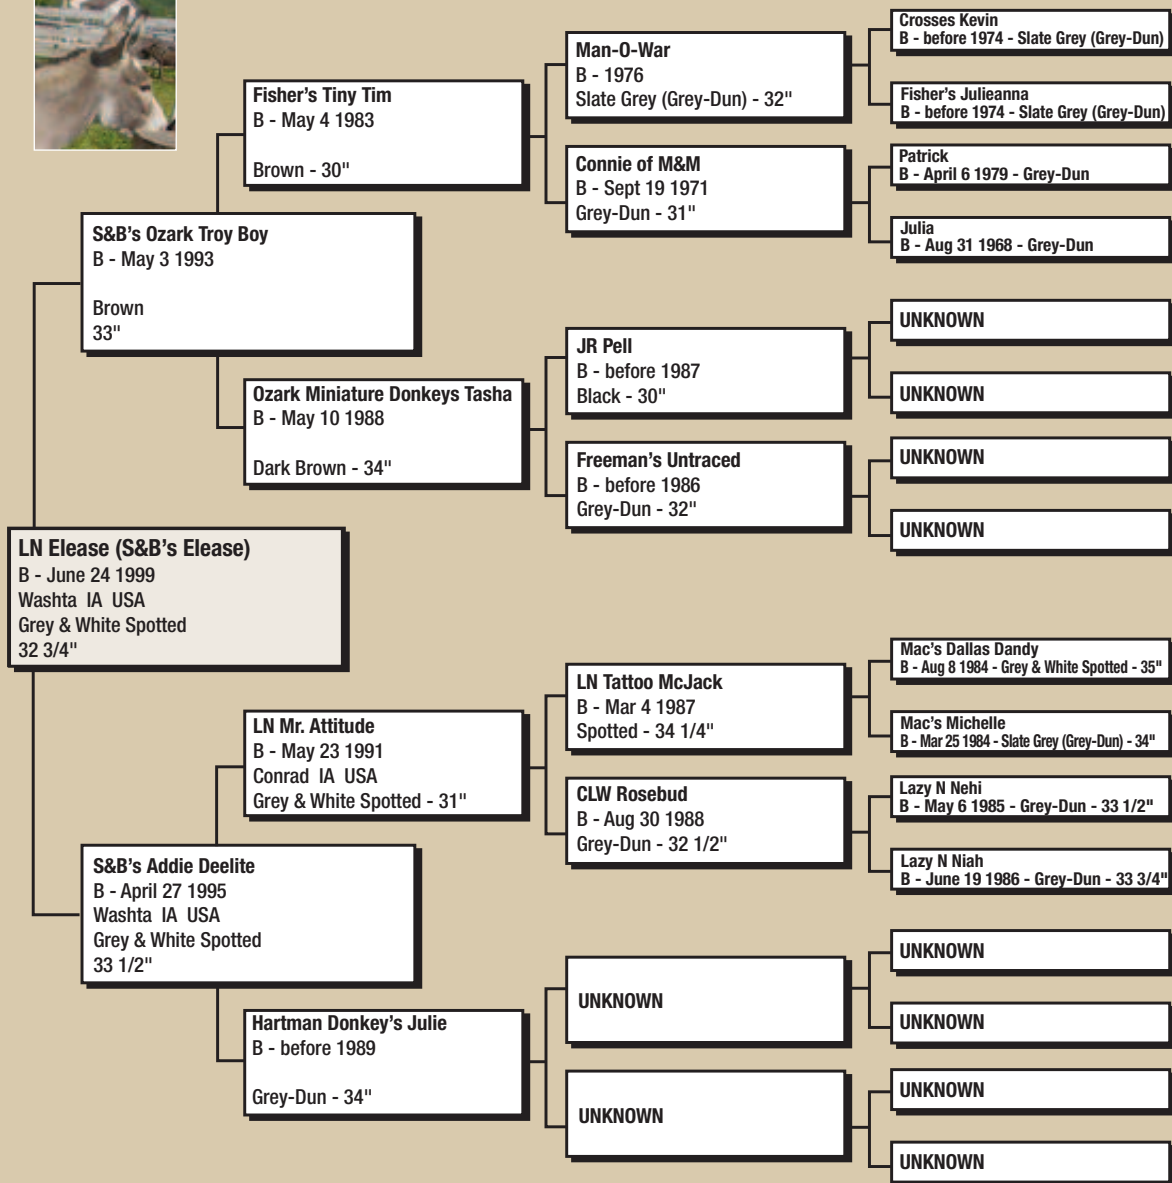

LN Elease (S&B's Elease)

LN Elease (S&B's Elease)

Elease

- Elease is always the first to greet us – with her butt – for scratches. She is a nice all round sturdy jennet with good colouring.
- Bred to Fisher's Rastus for a Spring of 2009 foal.