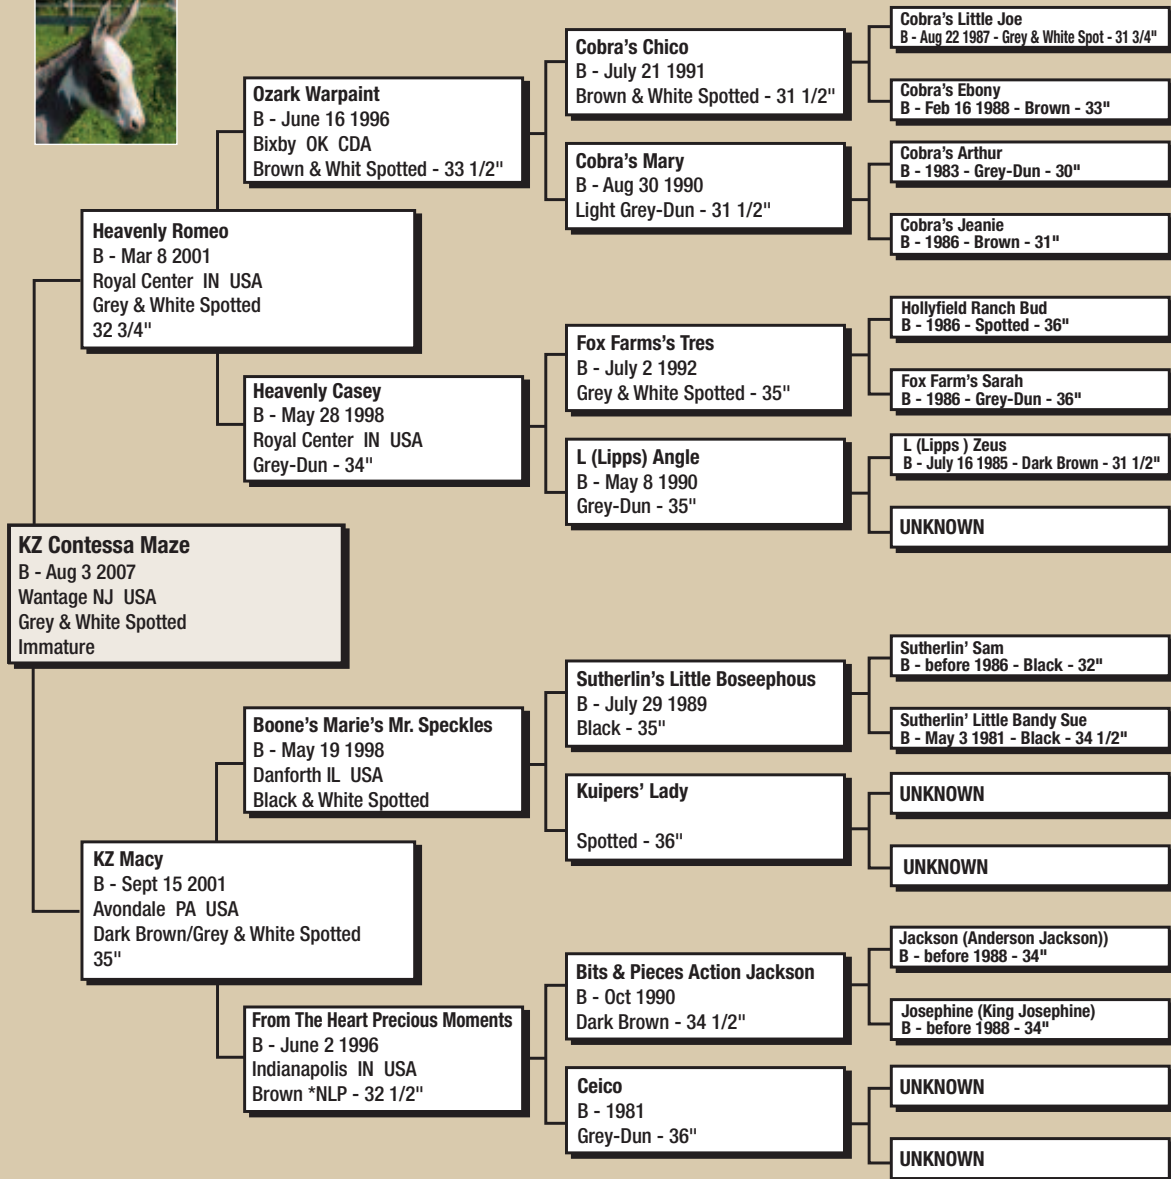

# KZ Contessa Maze

# KZ Contessa Maze

---

## Contessa

- Thank you Kim Zellers for such a beautiful pair of donkeys in Elegance and Contessa.
- Contessa's full sister 'KZ Mena Mime' resides at Hill Country Miniatures.