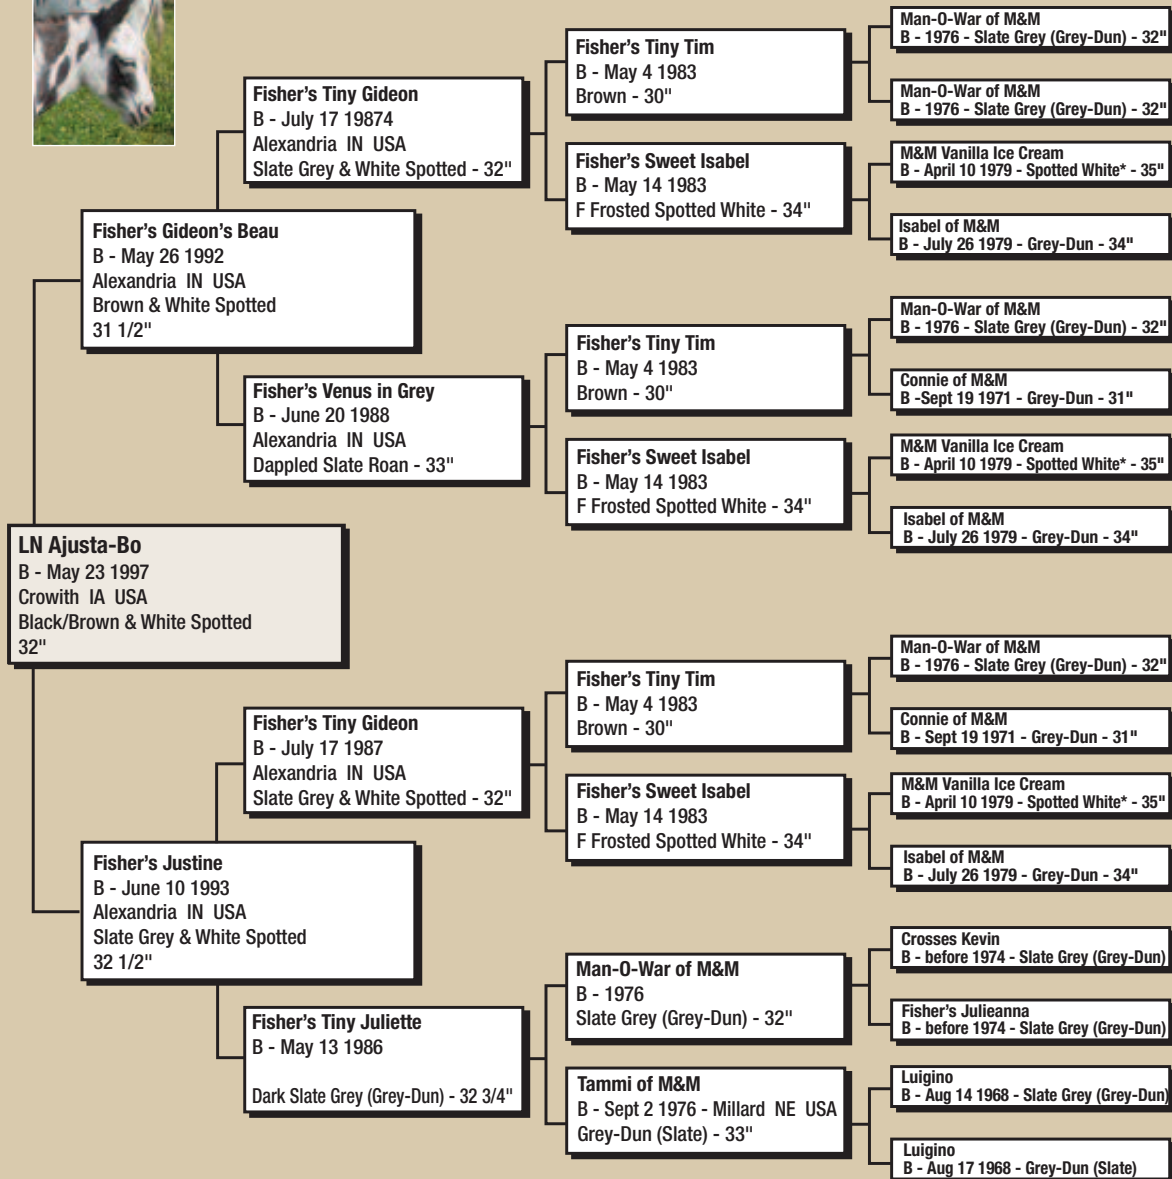

LN Ajusta-Bo

LN Ajusta-Bo

Ajusta-bo

- Bo is the maternal sort. Two days after she is bred, she starts to resemble a Sherman tank. She has a great pedigree and is a half sister to Hoodoo.
- She bred to Fisher's Rastus for a 2009 Spring foal.