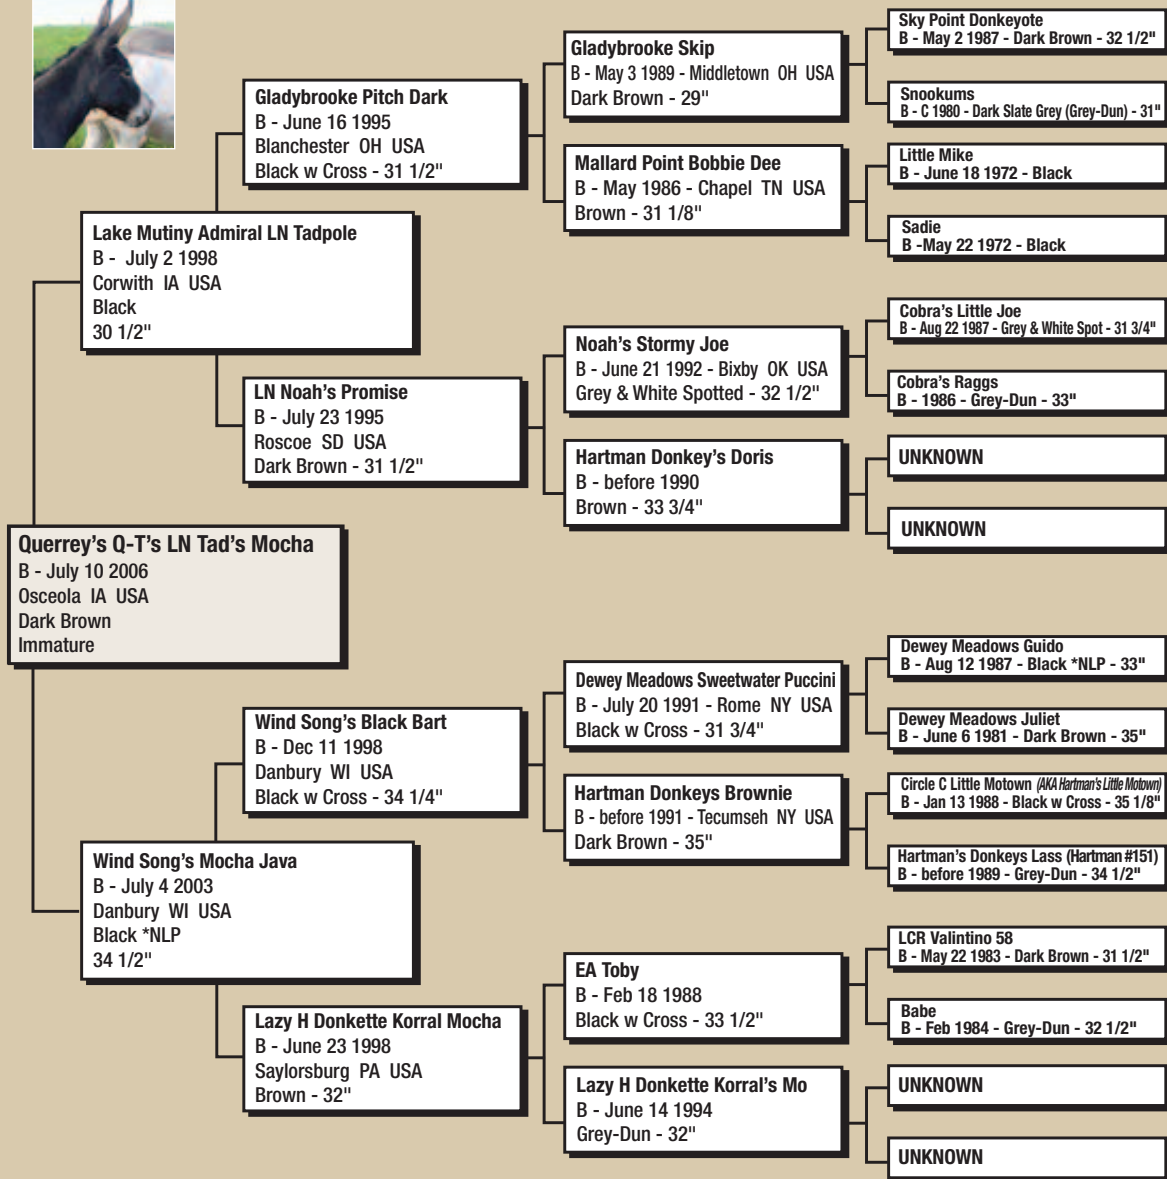

# Querrey's Q-T's LN Tad's Mocha

## Querrey's Q-T's LN Tad's Mocha

---

### Querrey's Q-T's LN Tad's Mocha

- Great granddaughter of our “Skip” is a perfect eg. of a good herd sire’s ability to pass his traits on in successive generations.
- Bred for a 2009 spring foal.