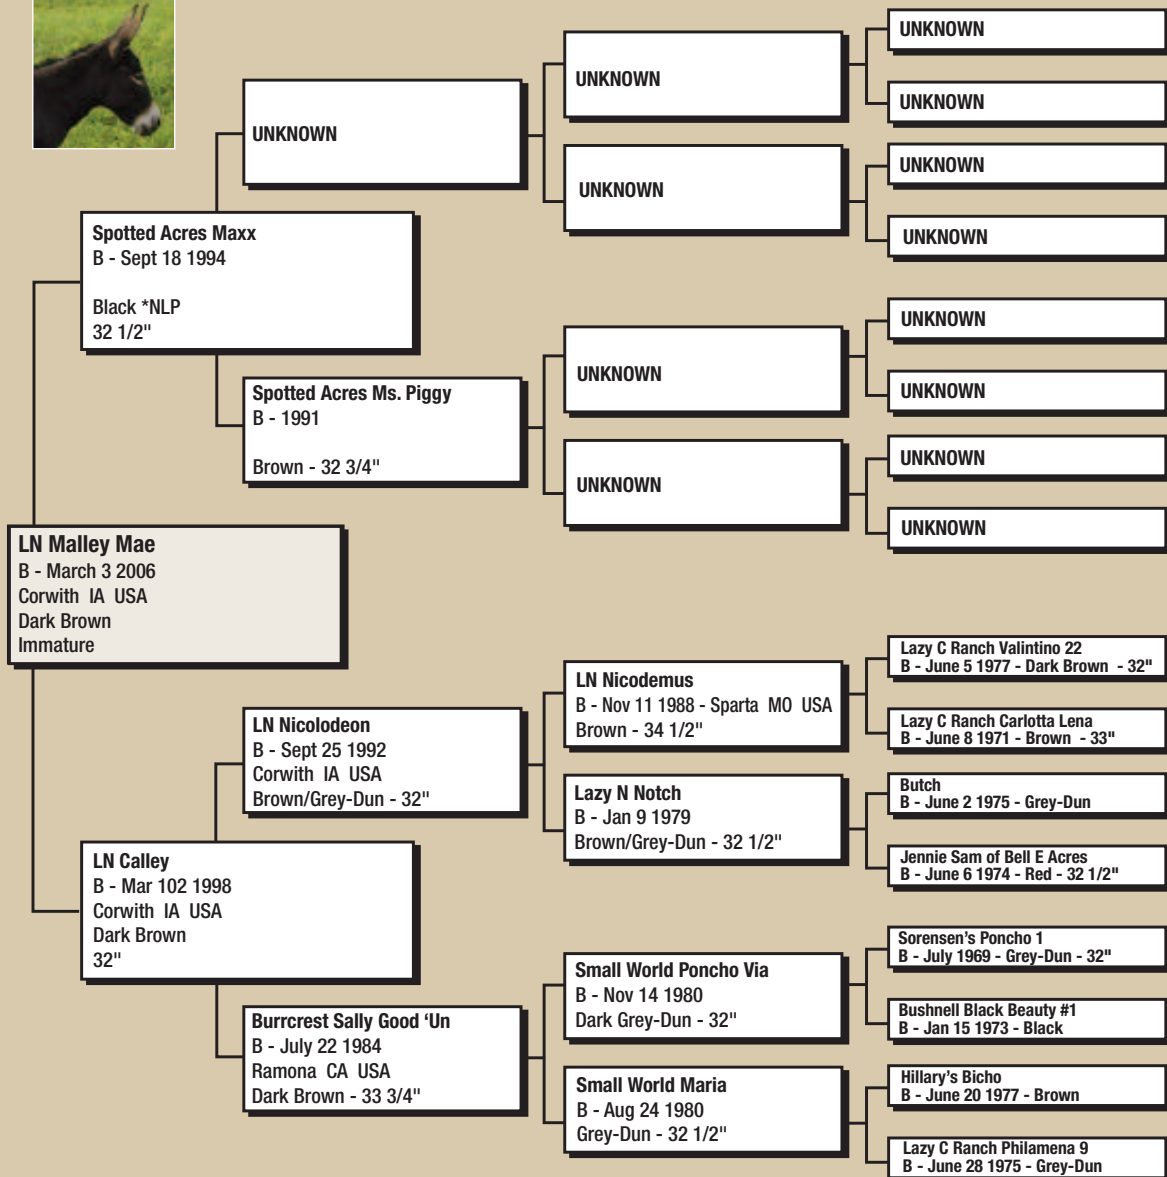

# LN Malley Mae

# LN Malley Mae

---

## LN Malley Mae

- Malley Mae is attached at the hip to Tad's Mocha – they are the definition of proper minidonks small in stature, stocky, with refined heads. They velcro themselves to any human that comes near.
- Bred to Skip for spring 2009 and confirmed in foal by ultrasound.