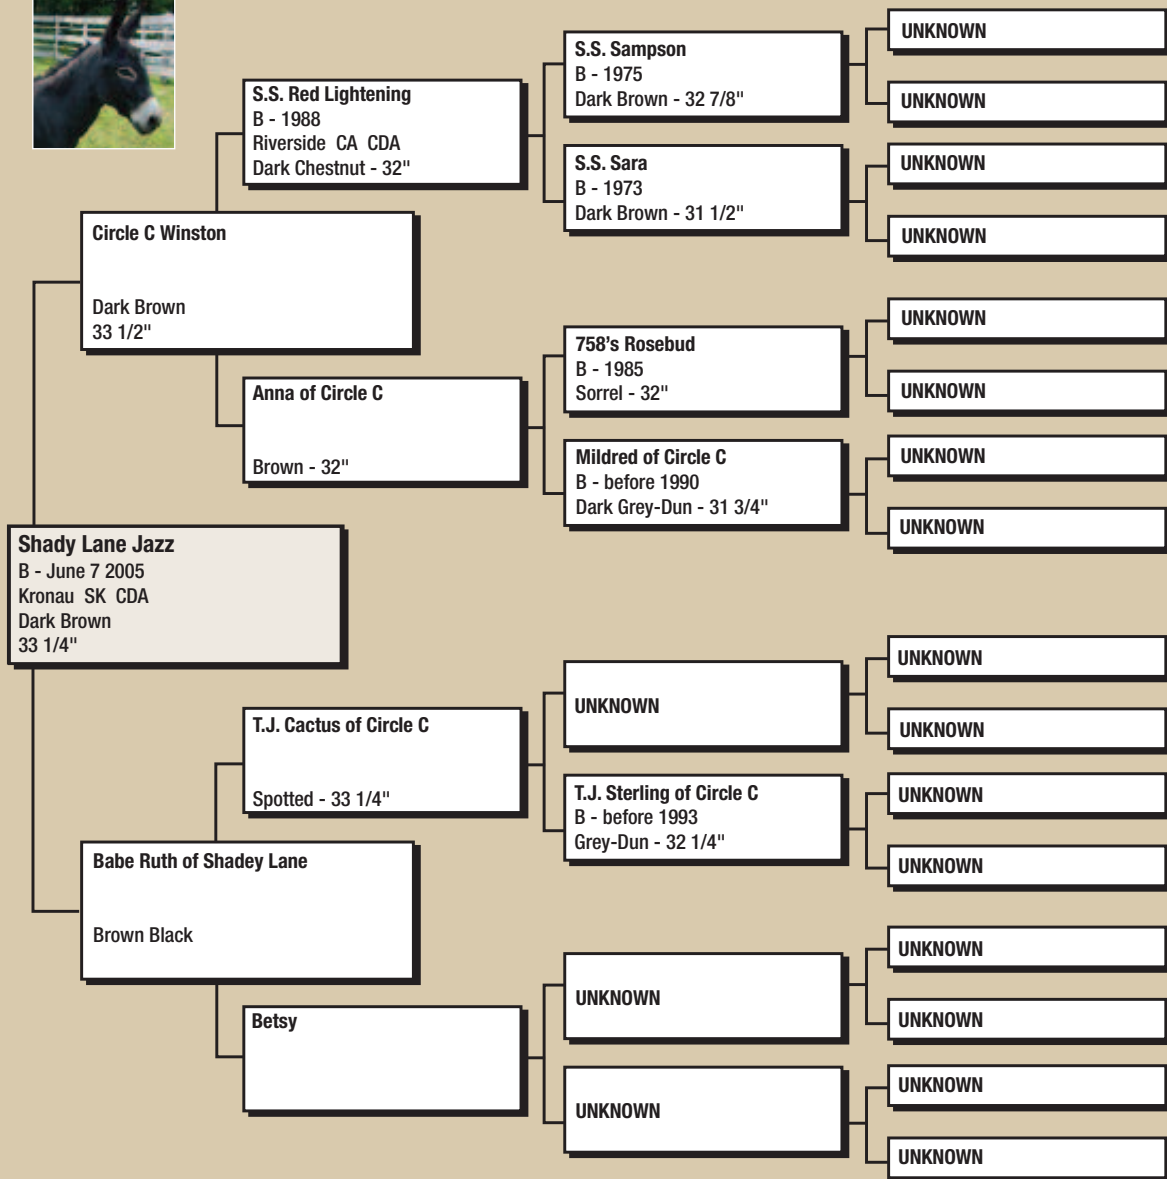

# Shady Lane Jazz

## Shady Lane Jazz

---

### Shady Lane Jazz

- Jazz has a very sweet temperament – not pushy or loud, an “easy keeper”. Combined with her rich black colour, she is an asset to our herd.
- Bred to Jeremiah for a 2009 spring foal.