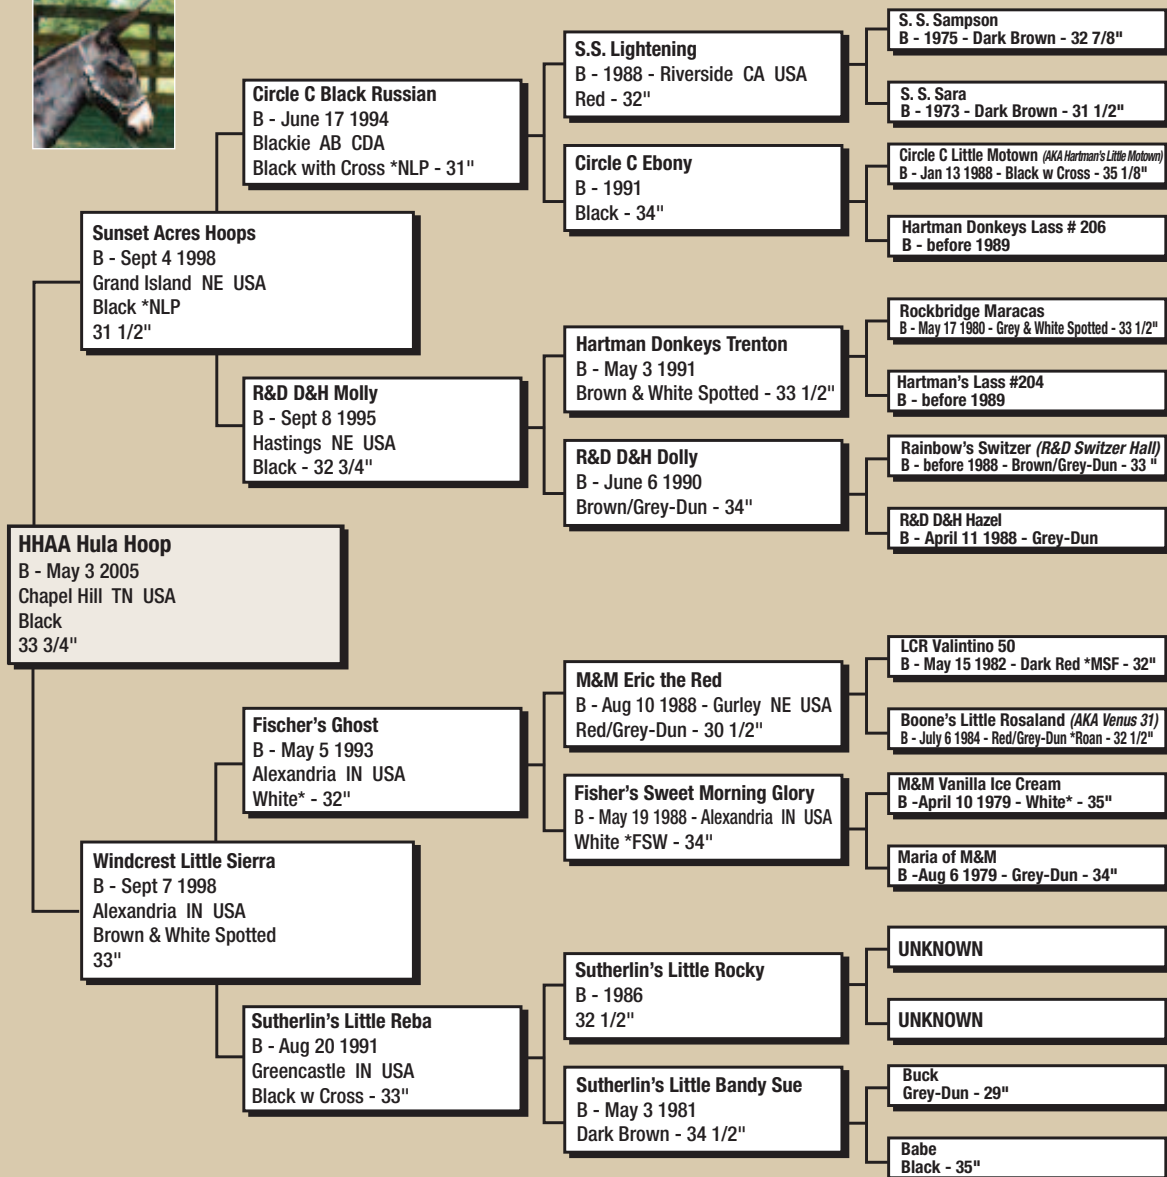

HHAA Hula Hoop

HHAA Hula Hoop

HHAA Hula Hoop

- Hula Hoop is a Fisher's ghost granddaughter, so she fits right into our program. She is Venus's best buddy. Her beautiful dam "Windcrest Sierra" residing at HHAA, is also the dam of "[*Mojave*](#)" a noted herdsire at The Elms. Thanks Dayle for a real beauty!
- She is bred to Heiken's Ark Napoleon for spring 2009.