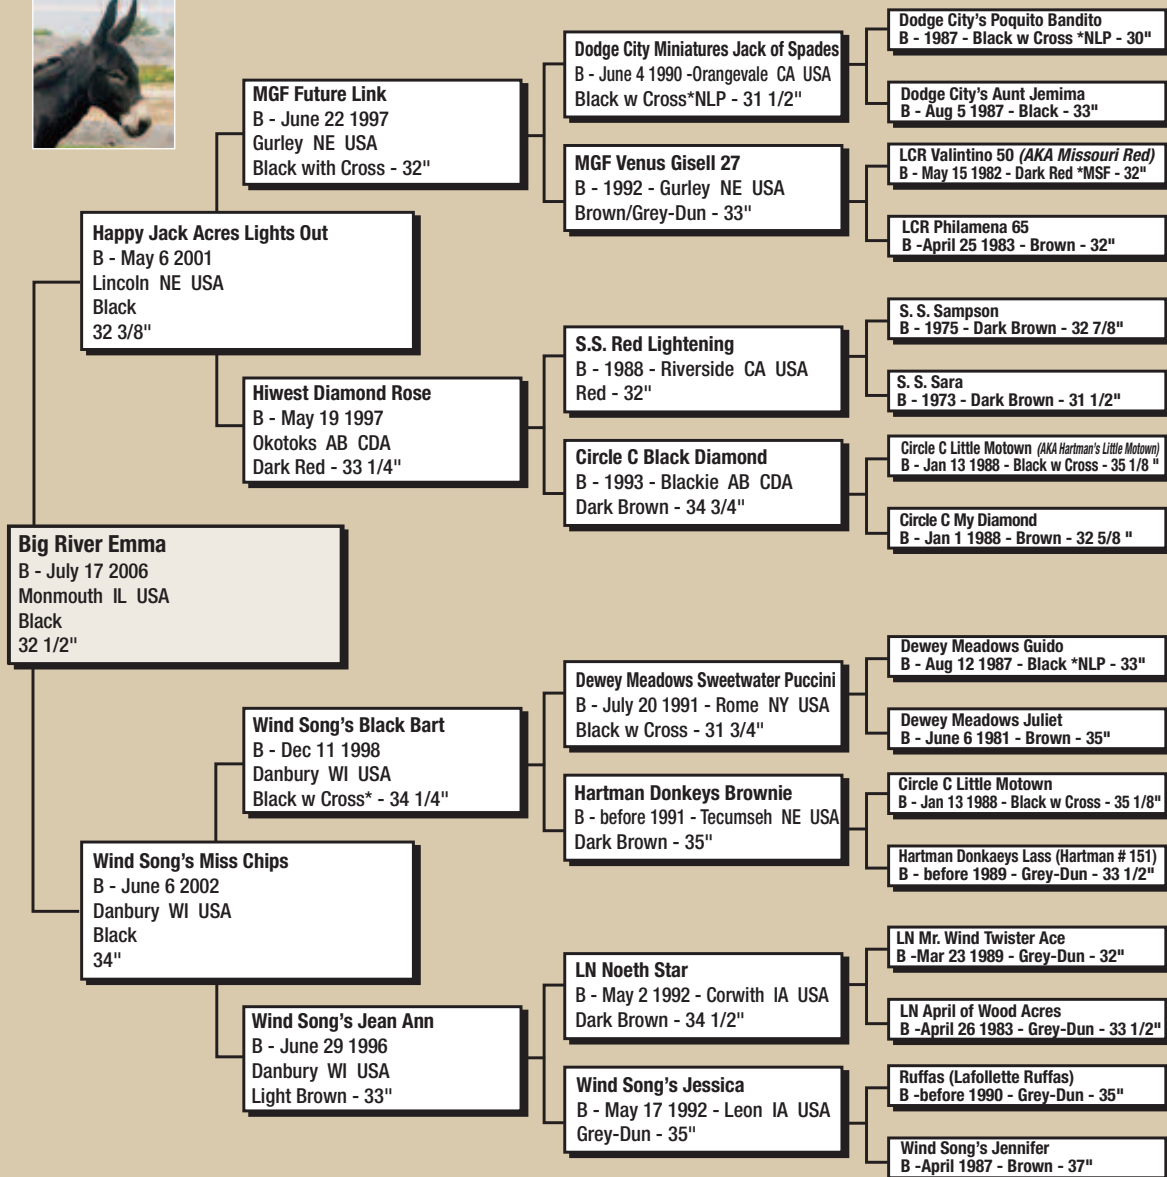

Big River Emma

Big River Emma

Big River Emma

- Miss “ears” - real banana ones! Emma is our first Lights Out daughter. She is part of our traveling donkey exhibit and spoiled rotten.
- She is confirmed in foal by ultrasound, bred to Jeremiah for spring 2009.