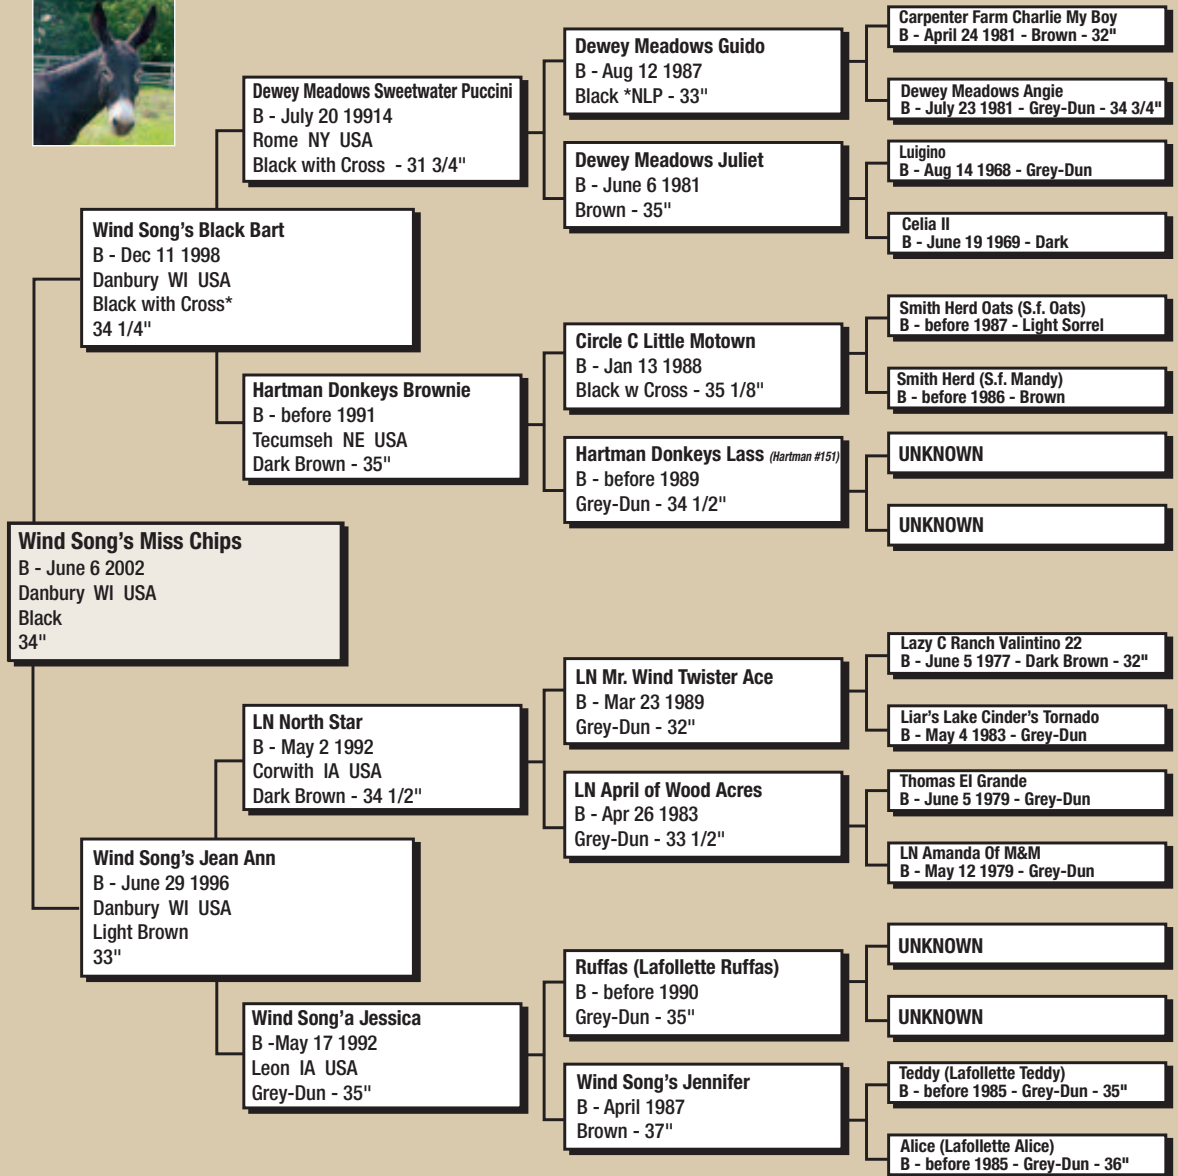

Wind Song's Miss Chips

Wind Song's Miss Chips

Wind Song's Miss Chips

- Chips is the dam of Emma, proving her ability to produce offspring, that retain her good movement, & rich black colour. Breeding her with a “shorter” Jack has lowered the size of her off offspring, as Chip is one of our tallest jennets.
- Bred to Jeremiah for a 2009 spring foal.