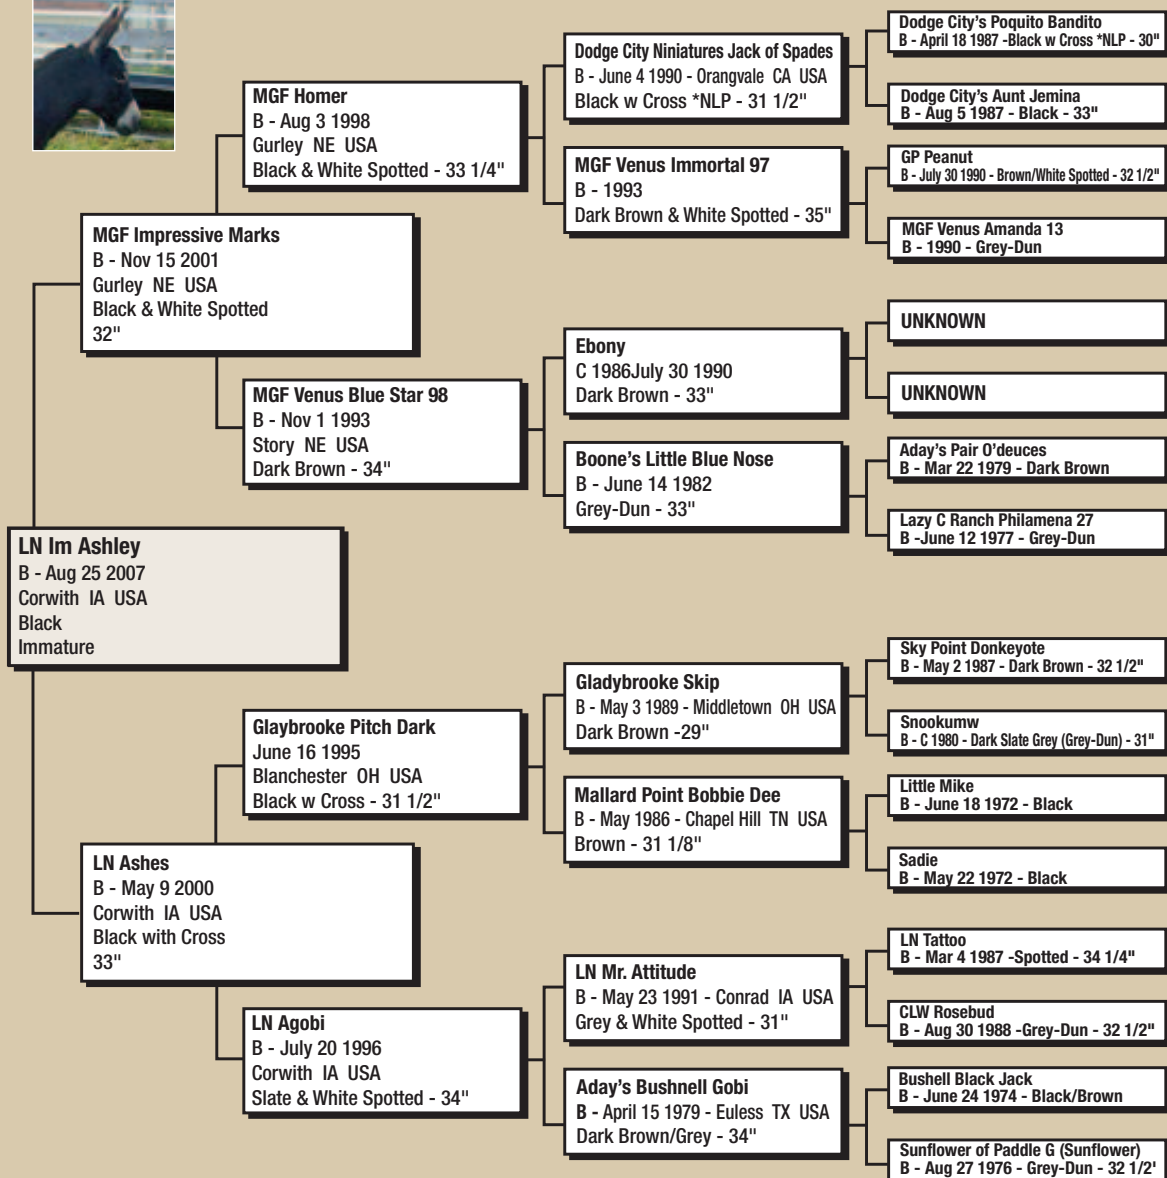

LN Im Ashley

LN Im Ashley

LN Im Ashley

- Ashley is partnered with I'm A Darlin (wht. few spot). Her dark velvet look really sets this pair apart in the herd. She displays her mother's classic looks (Ashes).