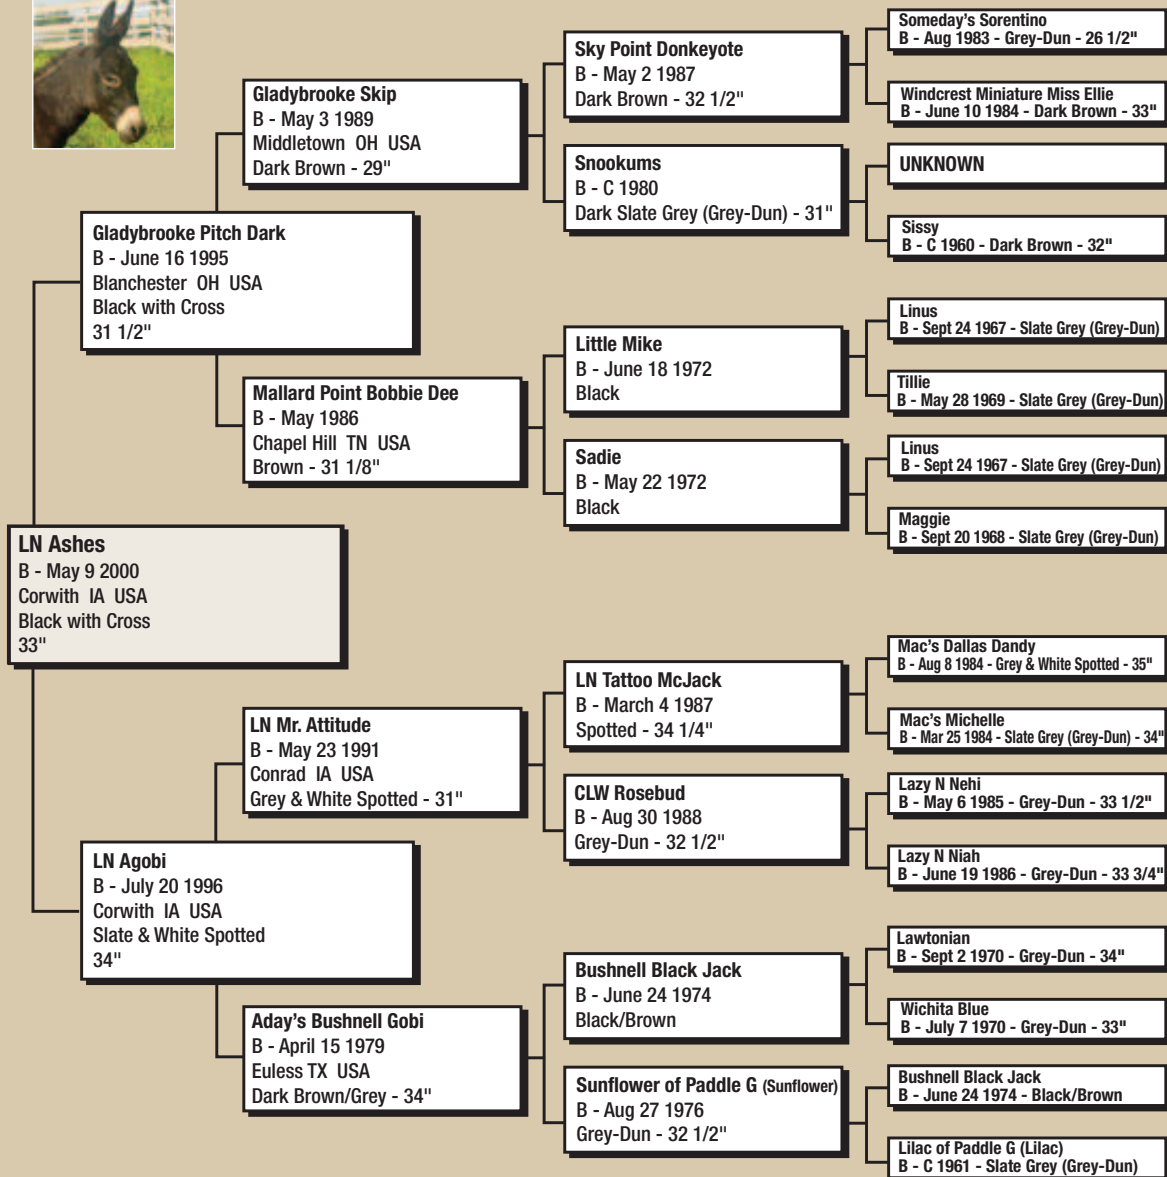

LN Ashes

LN Ashes

LN Ashes

- Ashes is the great granddaughter of our little herd sire Skip. She is a wonderful example of Nissen's breeding program. Her grand-dam, Gobi, was mom of the famous Valintino 58. Ashes is smooth, dark, classy, sweet and passes these qualities to her offspring.
- Bred to Lake Mutiny Farm Admiral LN Tadpole for a September 2008 foal.