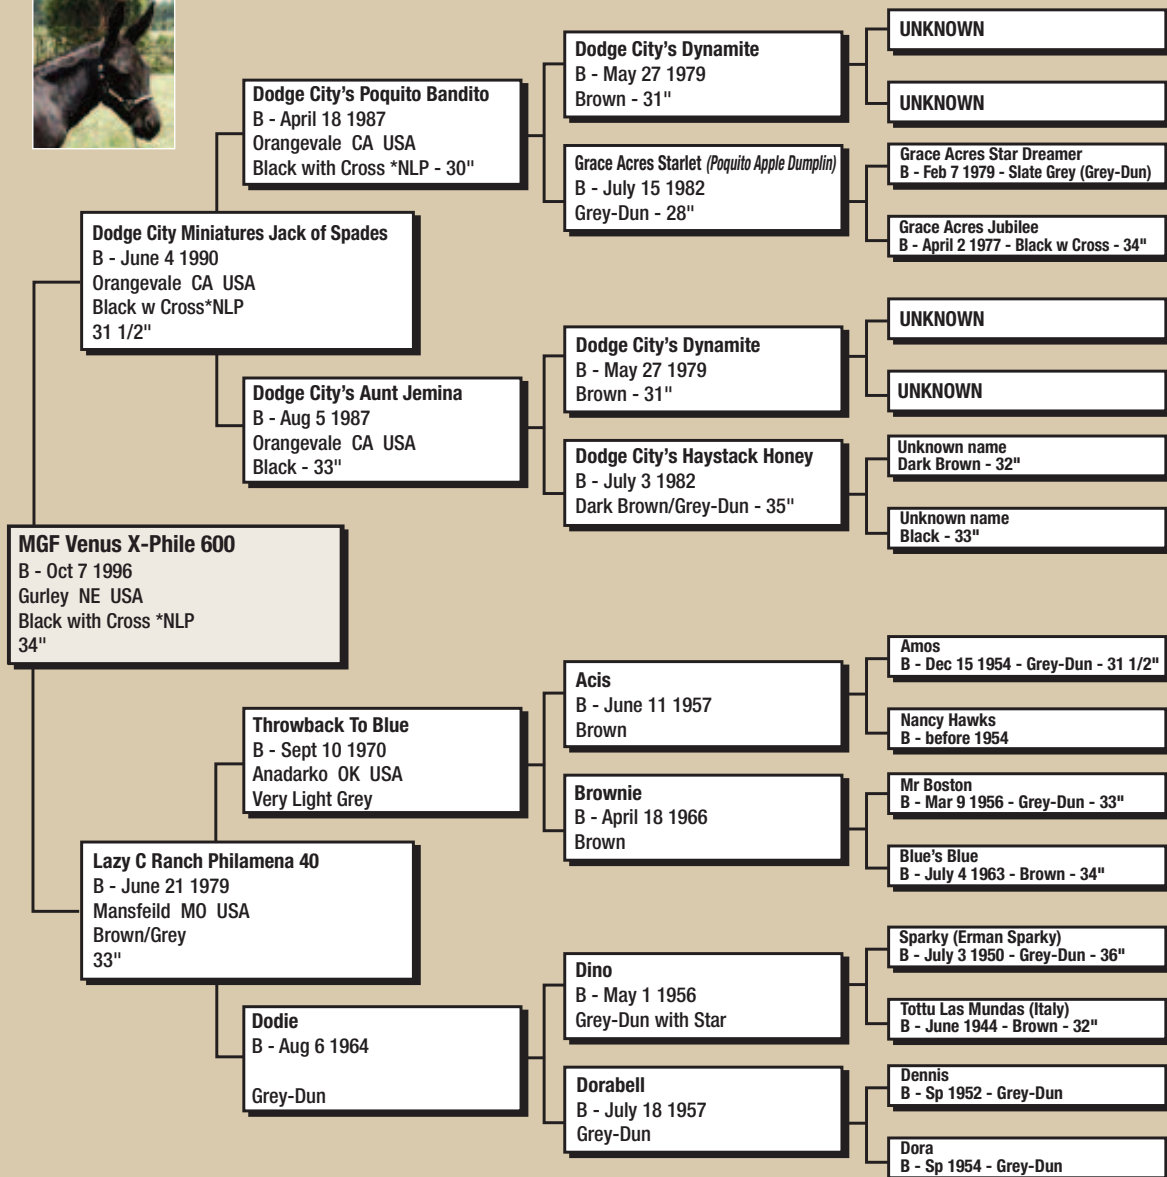

MGF Venus X-Phile 600

MGF Venus X-Phile 600

MGF Venus X-Phile 600

- She is the essence of stately beauty. When she stops, she poses as if she knew... Great breeding is reflected in her temperment & appearance
- Bred to Heiken's Ark Napoleon for spring 2009. Tested positive by ultrasound July 25th 2008.